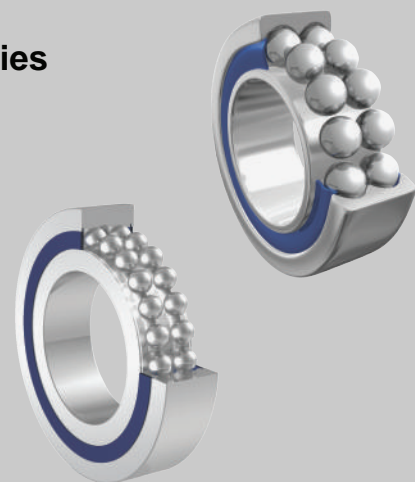

Member of the ZEN group

PBI INTERNATIONAL
ZEN BEARINGS FOR YOUR FUTURE

ZEN Stainless Steel Double Row Bearings

ZEN Bearings have always strived to accommodate customer demands with specialized products.

See below for our unique range of Stainless Steel Double Row bearings.

Stainless Steel Double Row Series

SS4200 to SS4212 Open and 2RS

Stainless Steel Double Row Angular Contact Series

SS3200 to SS3210 Open and 2RS

SS5200 to SS5210 Open and 2RS

SS3300 to SS3310 Open and 2RS

SS5300 to SS5310 Open and 2RS

Stainless Steel Double Row Self Aligning Series

SS1200 to SS1210 Open and 2RS

SS2200 to SS2210 Open and 2RS

For the above or any other ZEN products, please call us on [+44 \(0\)1227 793334](tel:+44201227793334), email us on sales@ball-bearings.co.uk or visit www.zen.biz.